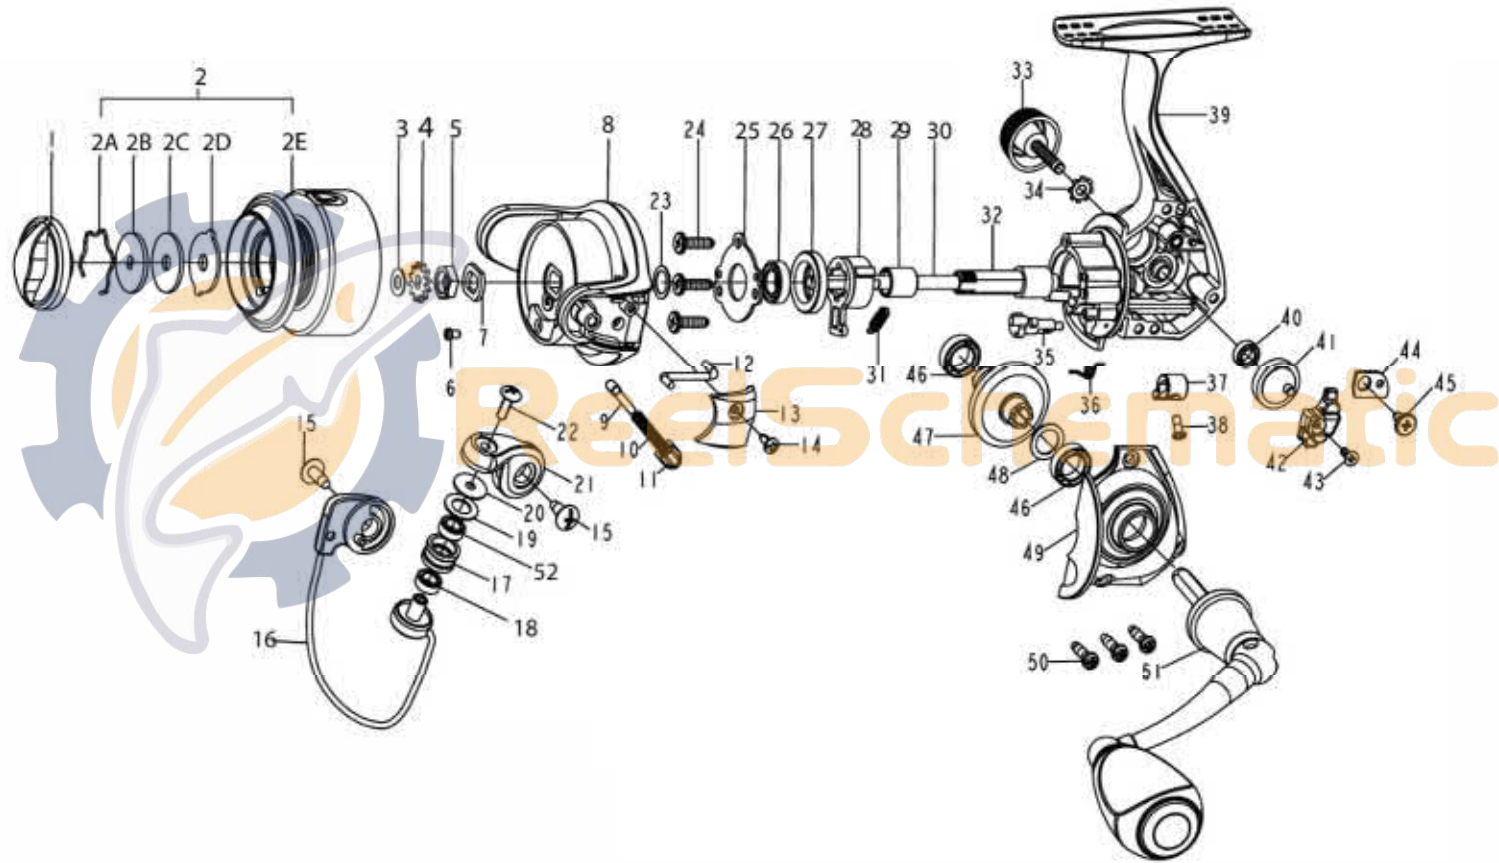

QUANTUM[®] STRATEGY SPINNING

Quantum SR10A Parts List

Key No.	Description	Part No.	Qty	Key No.	Description	Part No.	Qty
		SR10A				SR10A	
1	Drag Knob Assembly	HAF332-02	1	25	Clutch Retainer	HAF040-01	1
2	Spool Kit Include	JAF421-02	1	26	Ball Bearing	HAF028-01	1
	2A-Spool Retainer	HAF038-01	1	27	Bearing Holder	HAF190-01	1
	2B-Drag Washer "D"	HAF080-01	1	28	One Way Clutch	HAF363-01	1
	2C-Drag Washer	HAF033-01	1	29	Sleeve	HAF139-01	1
	2D-Eared Washer	HAF081-01	1	30	Main Shaft	JAF015-01	1
	2E-Spool Assembly	JAF321-02	1	31	One Way Clutch Spring	EAE216-01	1
3	Spool Adjust Washer	HAF030-01	1	32	Pinion	JAF011-01	1
4	Clicker Gear	HAF037-01	1	33	Handle Screw Cap	EAE073-02	1
5	Rotor Nut	HAF006-01	1	34	Washer	EAE075-01	1
6	Rotor Nut Lock Screw	HAF094-01	1	35	Stopper Cam	HAF090-01	1
7	Rotor Fasten Shim	HAF110-01	1	36	Stopper Cam Spring	HAF120-01	1
8	Rotor Assembly	JAF309-02	1	37	Stopper Lever	HAF059-01	1
9	Actuator Lever	JAF116-01	1	38	Stopper Cam Screw	EAE135-02	1
10	Coil Spring	JAF022-01	1	39	Body Assembly	JAF301-02	1
11	Actuator	n/a	1	40	O/S Gear Ball Bearing	CT157-07	1
12	Kick Lever	JAF019-01	1	41	O/S Gear	JAF053-02	1
13	Rotor Cover	JAF087-02	1	42	O/S Slider	JAF025-01	1
14	Screw - Rotor Cover	EAE077-02	1	43	Screw - O/S Slider	EAE100-01	1
15	Screw - Arm Lever & Bail Holder	EAE042-02	2	44	Retainer - O/S Slider	JAF078-01	1
16	Bail Assembly	JAF347-02	1	45	Screw - O/S Slider Retainer	EAE094-01	1
17	Line Roller	EAE004-01	1	46	Ball Bearing	CH027-06	2
18	Bushing	JAF058-01	1	47	Drive Gear	HAF012-01	1
19	Line Roller Washer	FAE102-01	1	48	Washer - Drive Gear	HAF105-01	1
20	Line Roller Collar	HAF102-01	1	49	Side Cover Assembly	JAF323-02	1
21	Arm Lever	JAF007-02	1	50	Screw - Side Cover	HAF085-02	3
22	Line Roller Screw	EAE108-01	1	51	Handle Assembly	JAF318-01	1
23	Washer - Rotor	JAF110-01	1	52	Line Roller Ball Bearing	CT157-07	1
24	Screw - Clutch Retainer	EAE057-01	3				